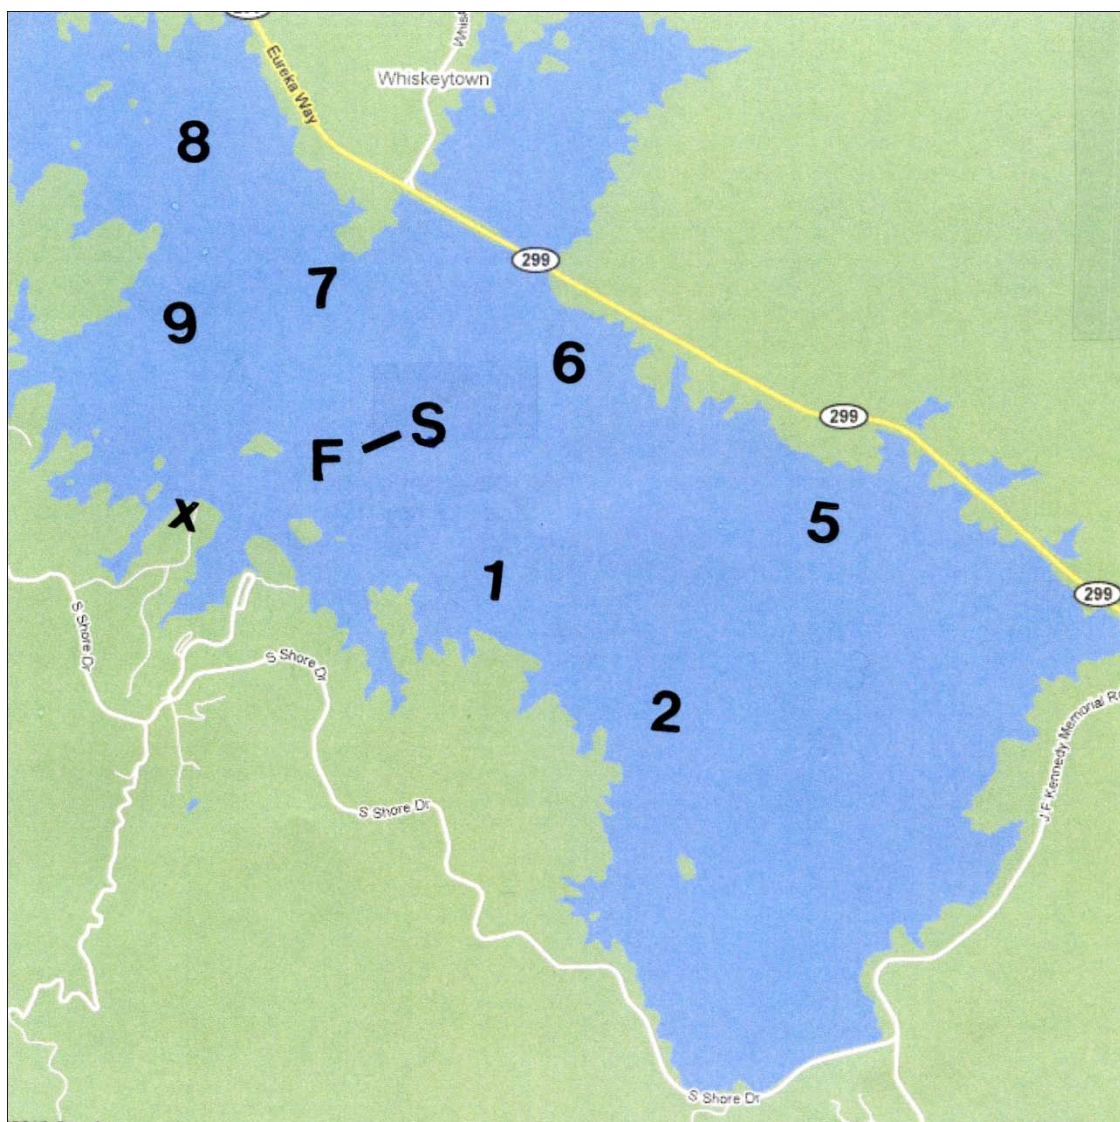

Whiskeytown Sailing Club Memorial Regatta 2011

Mark Map of Whiskeytown Lake

The X on the map indicates Brandy Creek Marina and Regatta Headquarters.